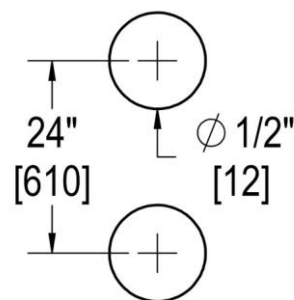

TEMPLATE & INSTALLATION NOTES

Item requires glass fabrication according to template above and should only be used with tempered safety glass.

Glass Thickness	1/4" [6 mm] to 1/2" [12 mm]
Hole Diameter	1/2" [12 mm]