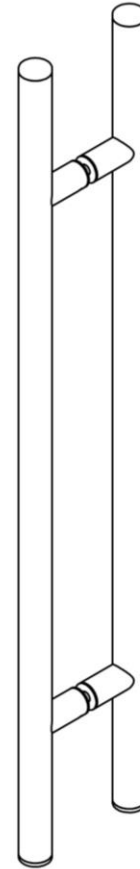

COUNTERPOINT

24" C/C BACK-TO-BACK PULL WITH 1-1/4" DIAMETER

Product Code: L.45.314-24

portals

MATERIALS

Solid & tubular brass components, stainless steel fasteners, and clear polycarbonate washers

FUNCTION DETAILS & PRODUCT NOTES

- Product design coordinates with other shower & bathroom hardware in the Counterpoint suite.
- Continuous hardware profile appears to flow through glass.

CARE & MAINTENANCE

Portals products should be cleaned with water and dried with a soft cloth. Use of harsh or abrasive chemicals may harm finish and will void the warranty.

Glass Thickness	1/4" [6 mm] to 1/2" [12 mm]
Hole Diameter	1/2" [12 mm]