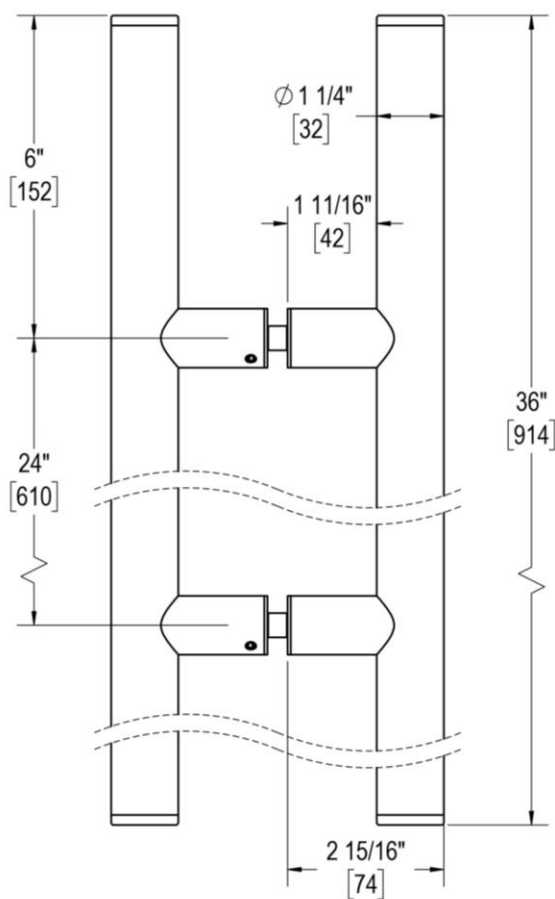

COUNTERPOINT

24" C/C BACK-TO-BACK PULL WITH 1-1/4" DIAMETER

Product Code: L.45.314-24

portals

MATERIALS

Solid & tubular brass components, stainless steel fasteners, and clear polycarbonate washers

FUNCTION DETAILS & PRODUCT NOTES

Glass Thickness	1/4" [6 mm] to 1/2" [12 mm]
Hole Diameter	1/2" [12 mm]